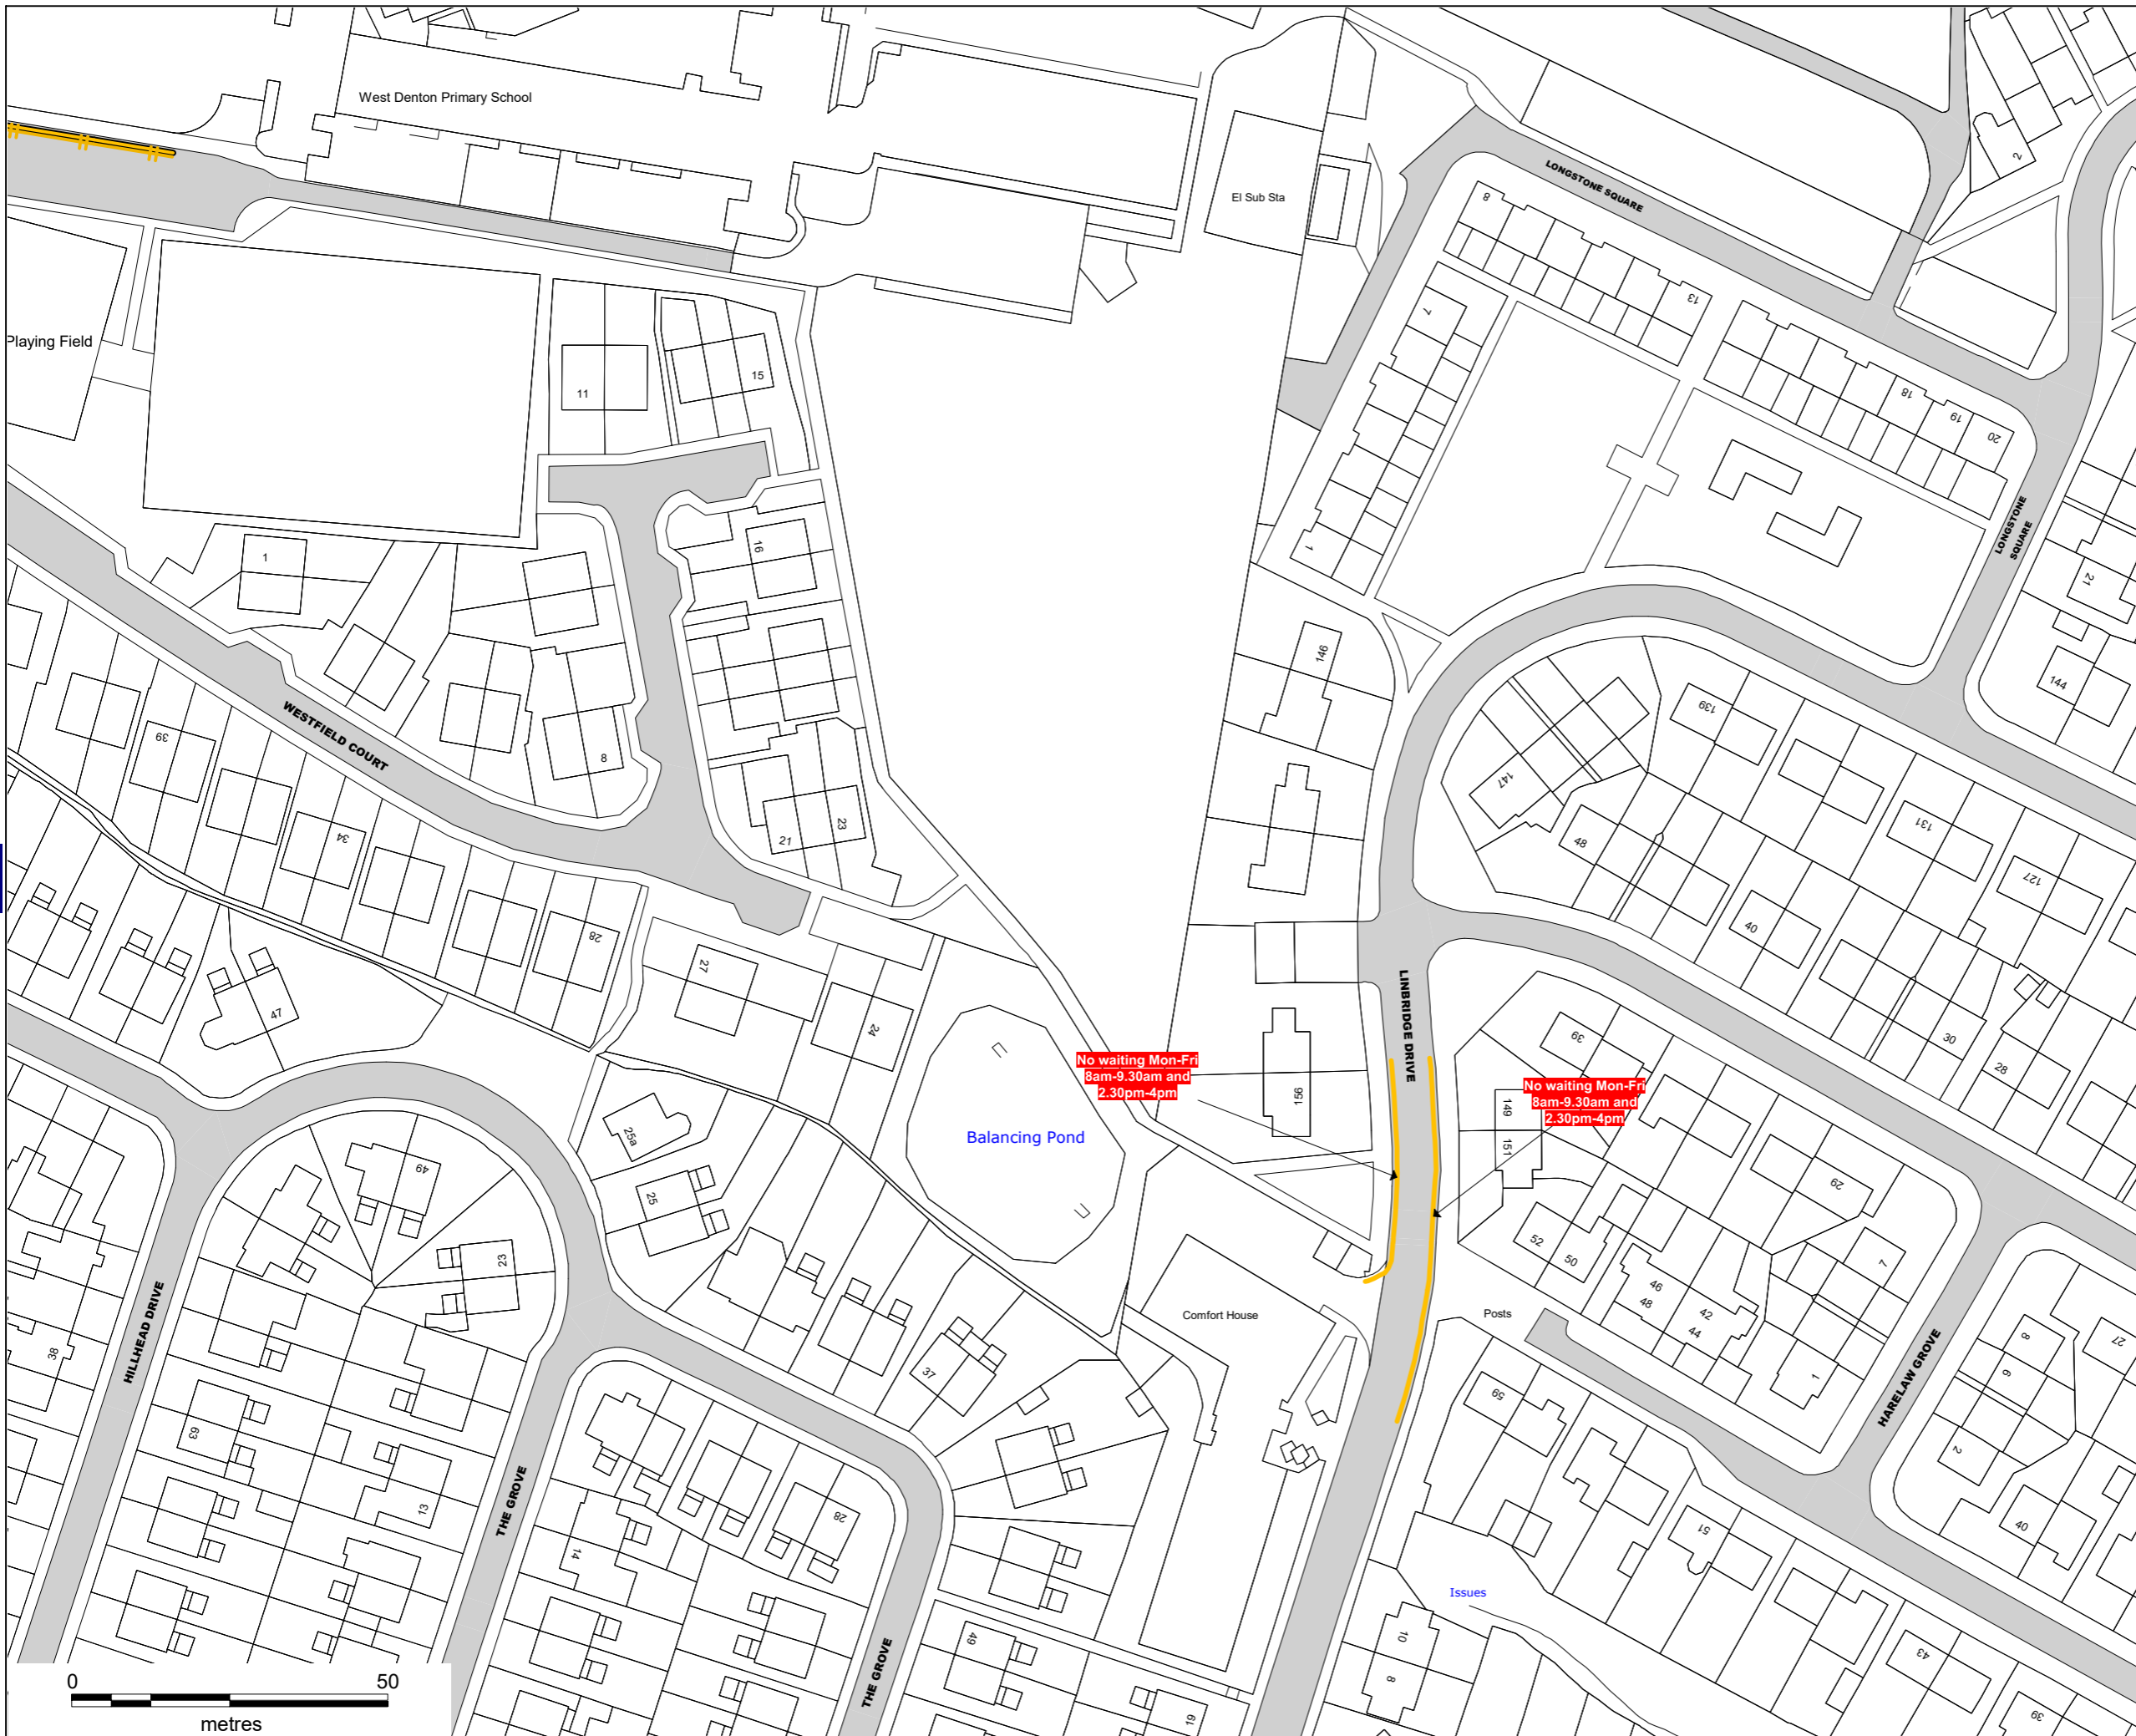

This map is reproduced from Ordnance Survey material with the permission of Ordnance Survey on behalf of the Controller of Her Majesty's Stationery Office © Crown Copyright. Unauthorised reproduction infringes Crown copyright and may lead to prosecution or civil proceedings.
Newcastle City Council
Licence No: 100019569 2026

Order Title:

DRAWING TITLE

Title Ref: BF34

SCALE 1 : 1000

DATE 16/04/2026

REVISION NO. 1

STATUS PROPOSED

BG34

BF33

BE34

BF35