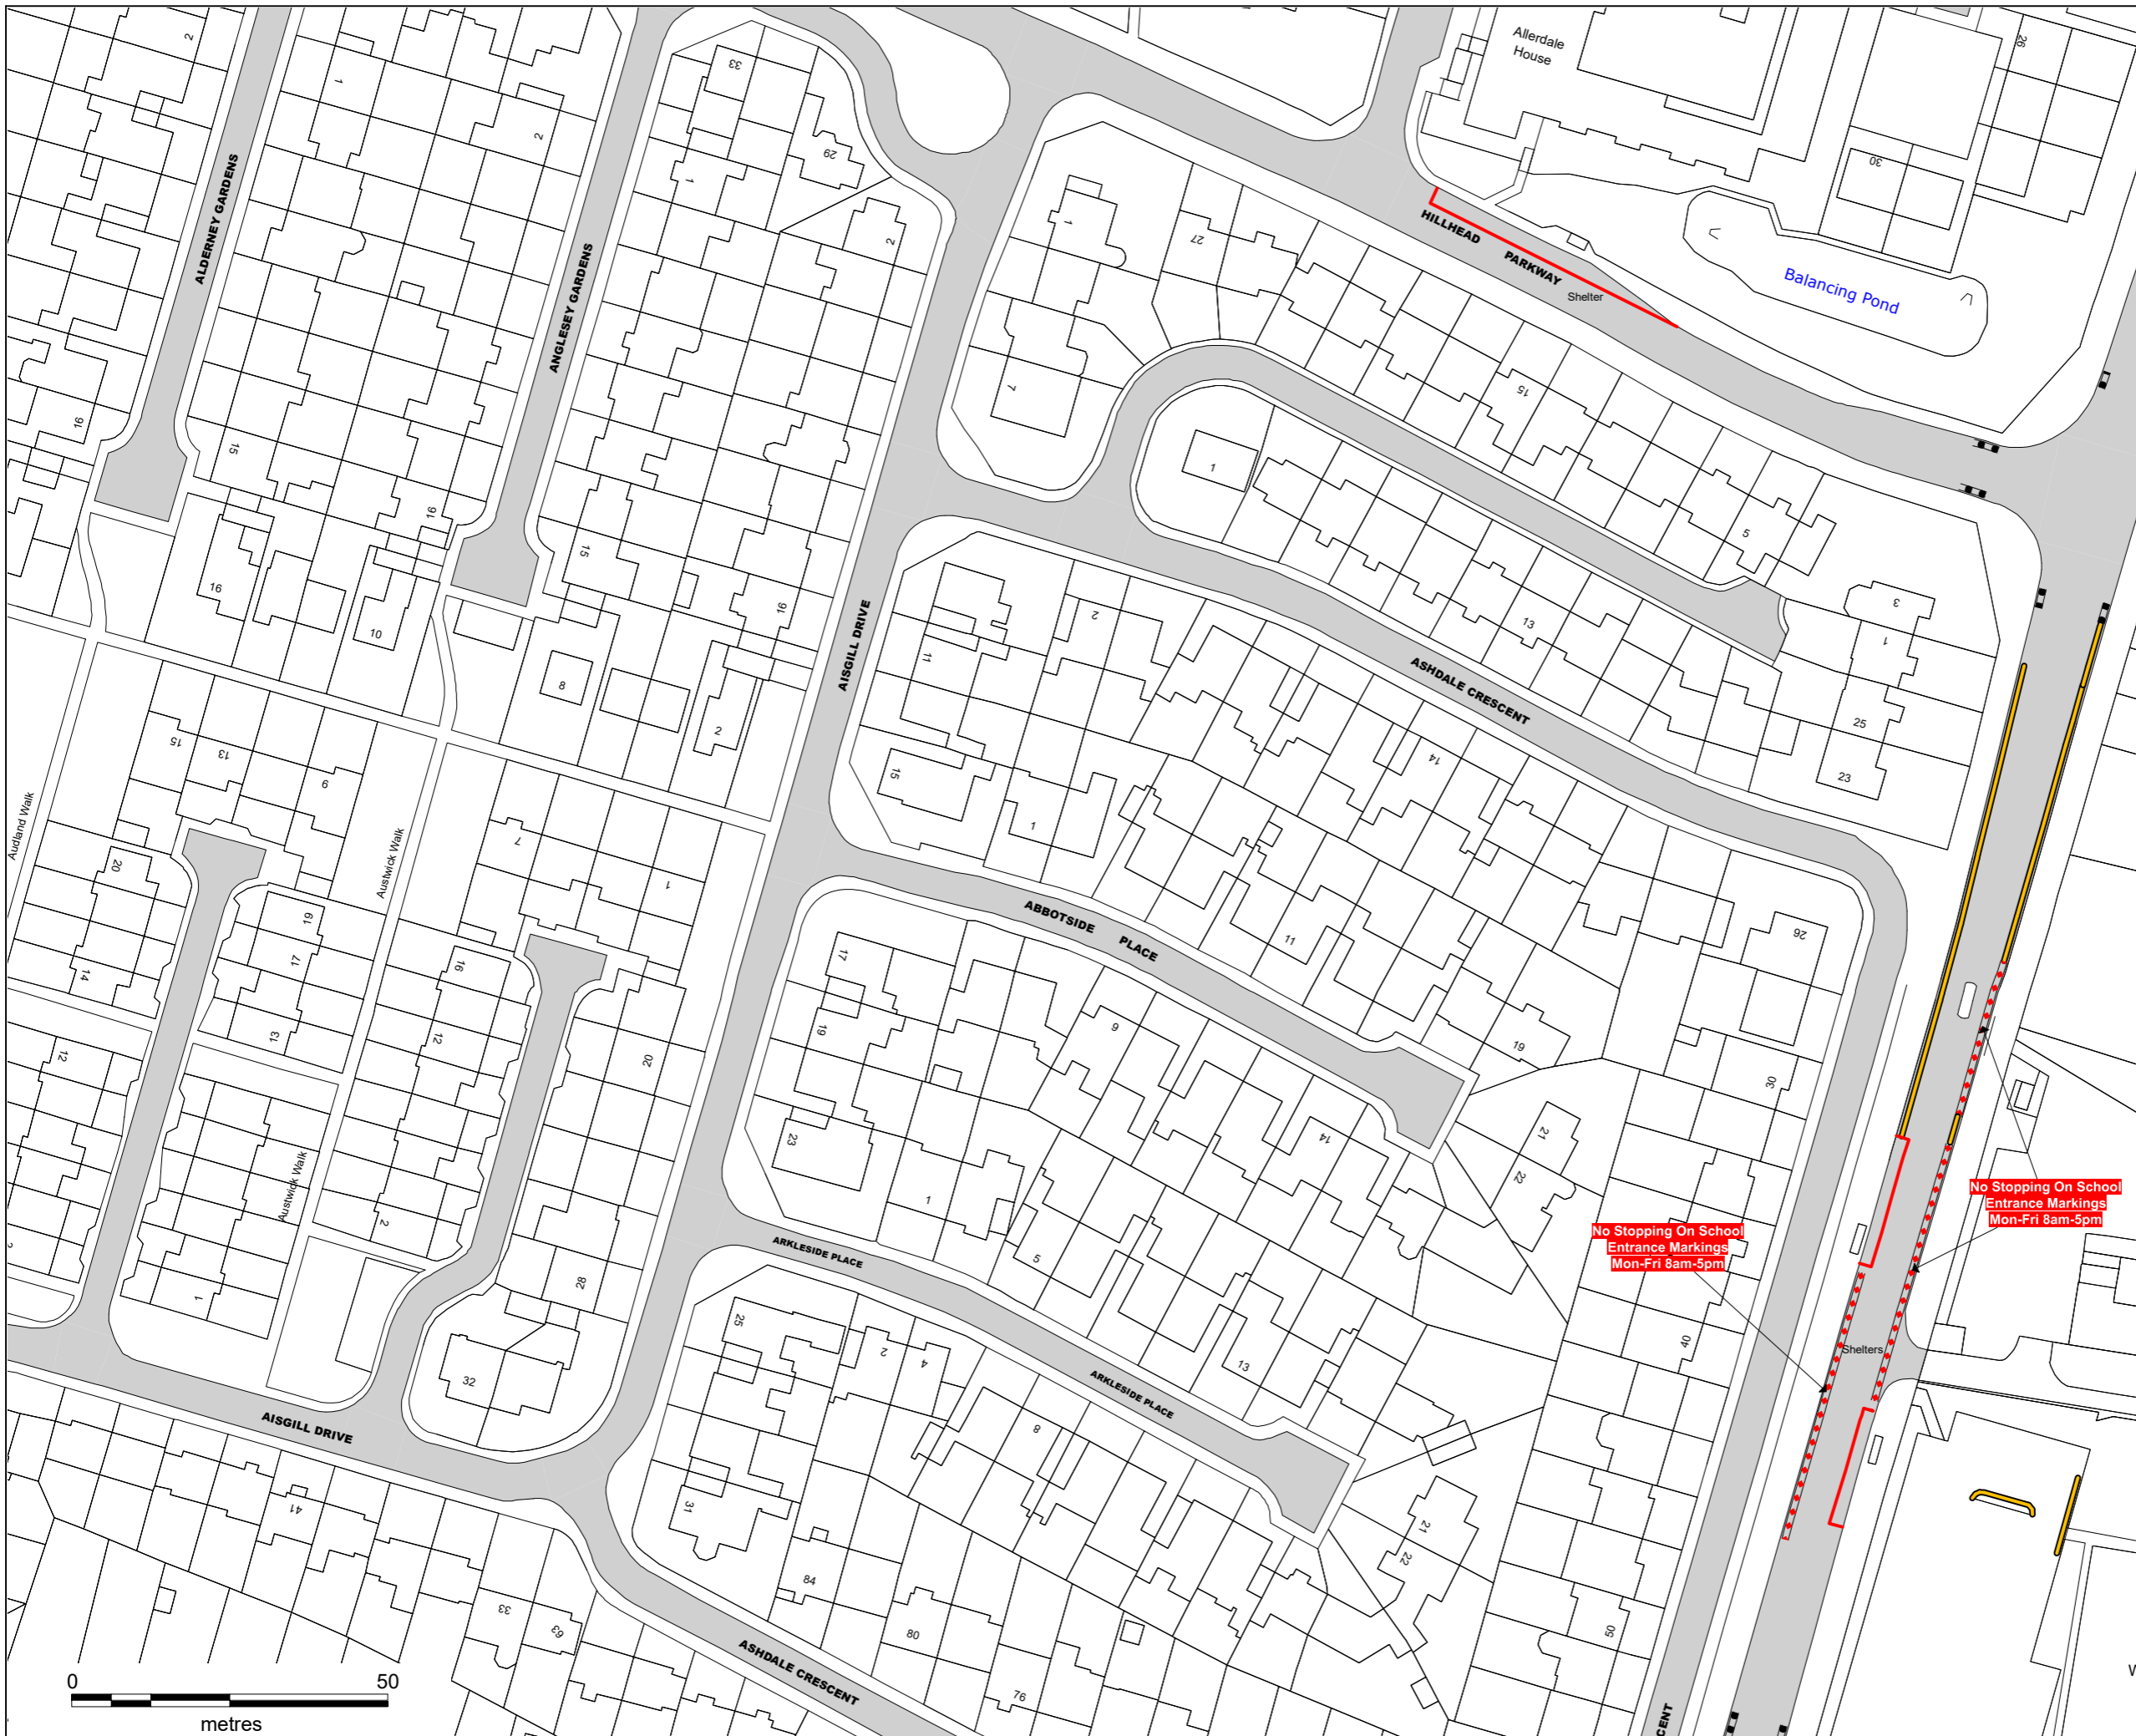

BD33

This map is reproduced from Ordnance Survey material with the permission of Ordnance Survey on behalf of the Controller of Her Majesty's Stationery Office © Crown Copyright. Unauthorised reproduction infringes Crown copyright and may lead to prosecution or civil proceedings.
 Newcastle City Council
 Licence No: 100019569 2026

Order Title:

DRAWING TITLE

Title Ref: BE33

SCALE 1 : 1000

DATE 16/04/2026

REVISION NO. 1

STATUS PROPOSED

BF33

BE34

This map is reproduced from Ordnance Survey material with the permission of Ordnance Survey on behalf of the Controller of Her Majesty's Stationery Office © Crown Copyright. Unauthorised reproduction infringes Crown copyright and may lead to prosecution or civil proceedings.
 Newcastle City Council
 Licence No: 100019569 2026

Order Title:

DRAWING TITLE

Title Ref: BF33

SCALE 1 : 1000

DATE 16/04/2026

REVISION NO. 1

STATUS PROPOSED

BE33